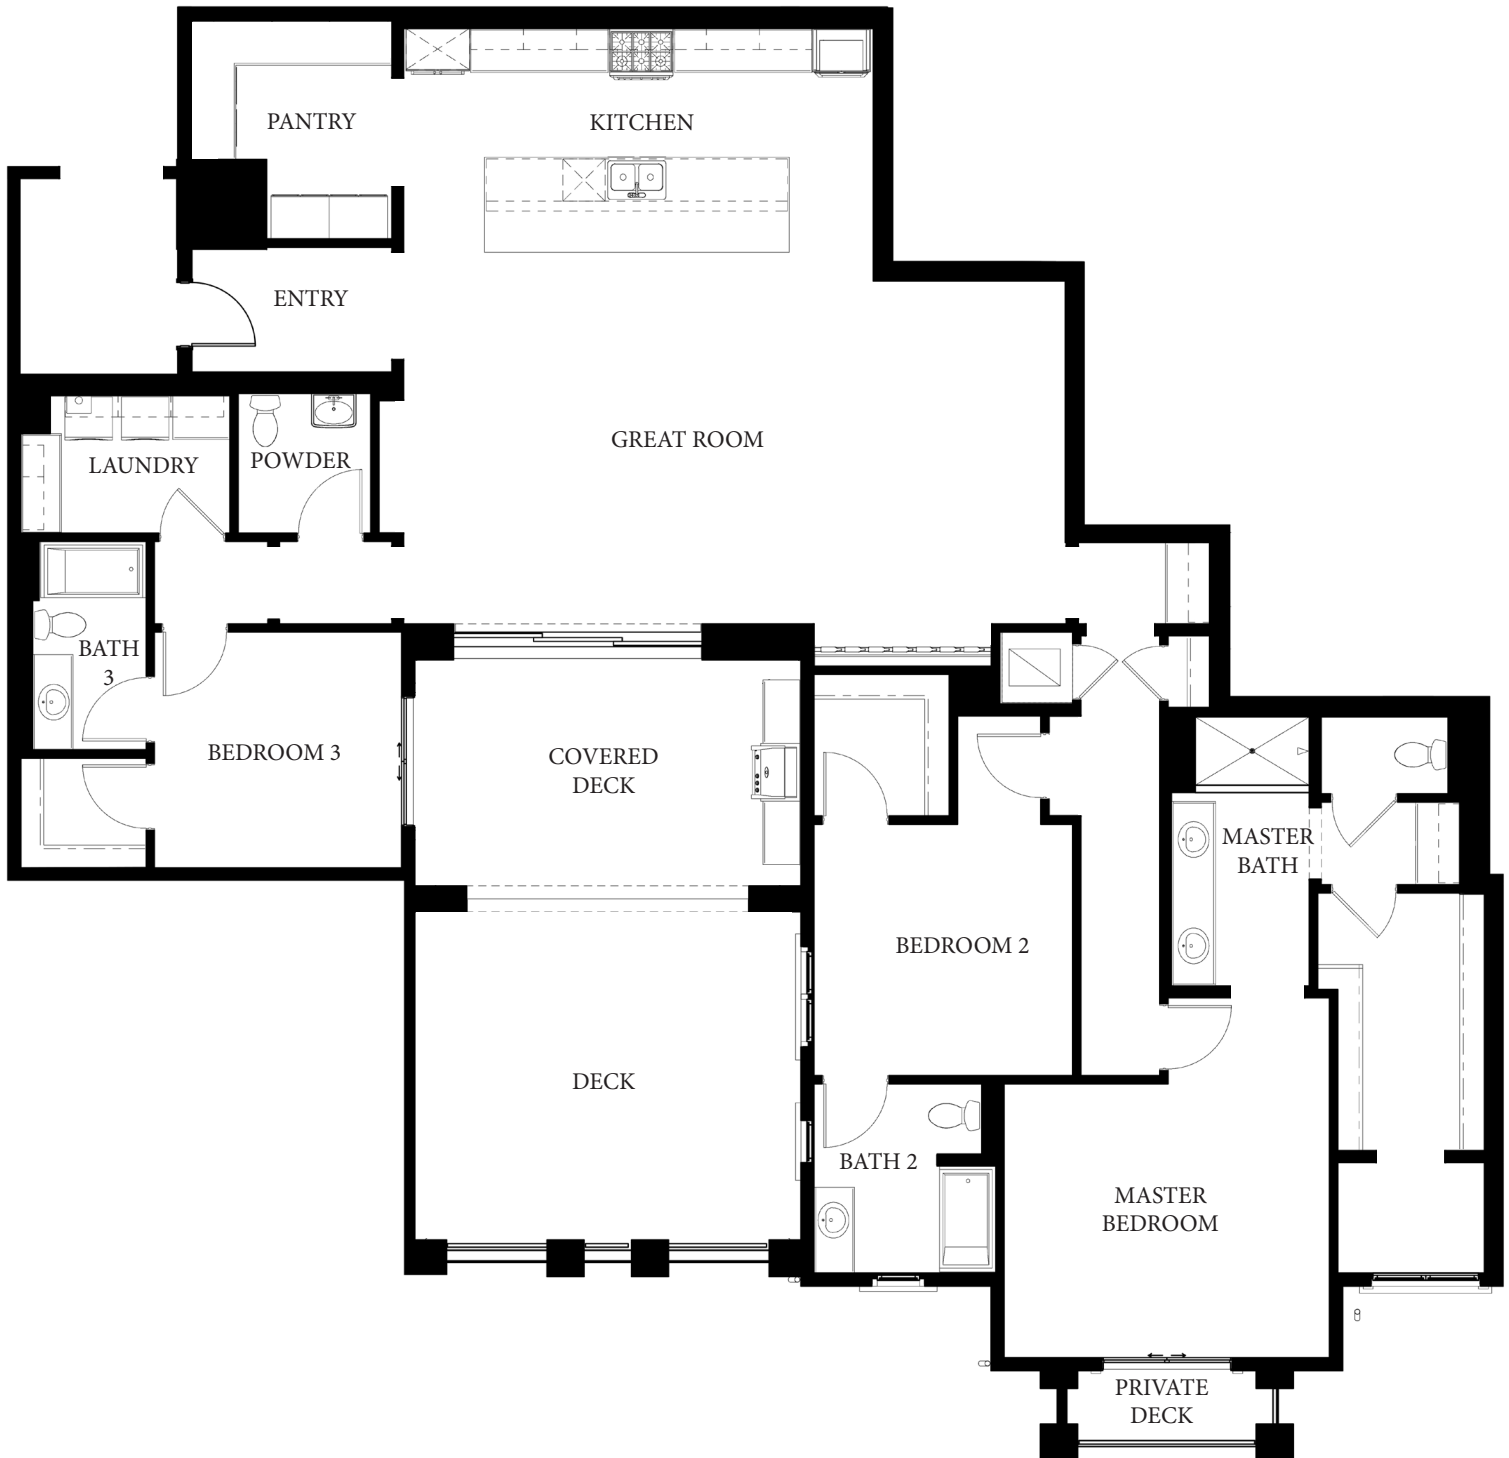

CARLYLE
CARLSBAD VILLAGE

RESIDENCE 5

3 BED / 3.5 BATH

2,508 SQ. FT.

DECK: 235-551 SQ. FT.

www.CarlyleCarlsbadVillage.com

Carlyle Carlsbad Village complies fully with the provisions of the Equal Housing Opportunity Laws and Nondiscrimination Laws. The floor plans, site plan, elevations and square footages are approximate and should not be relied on for exact dimensions.