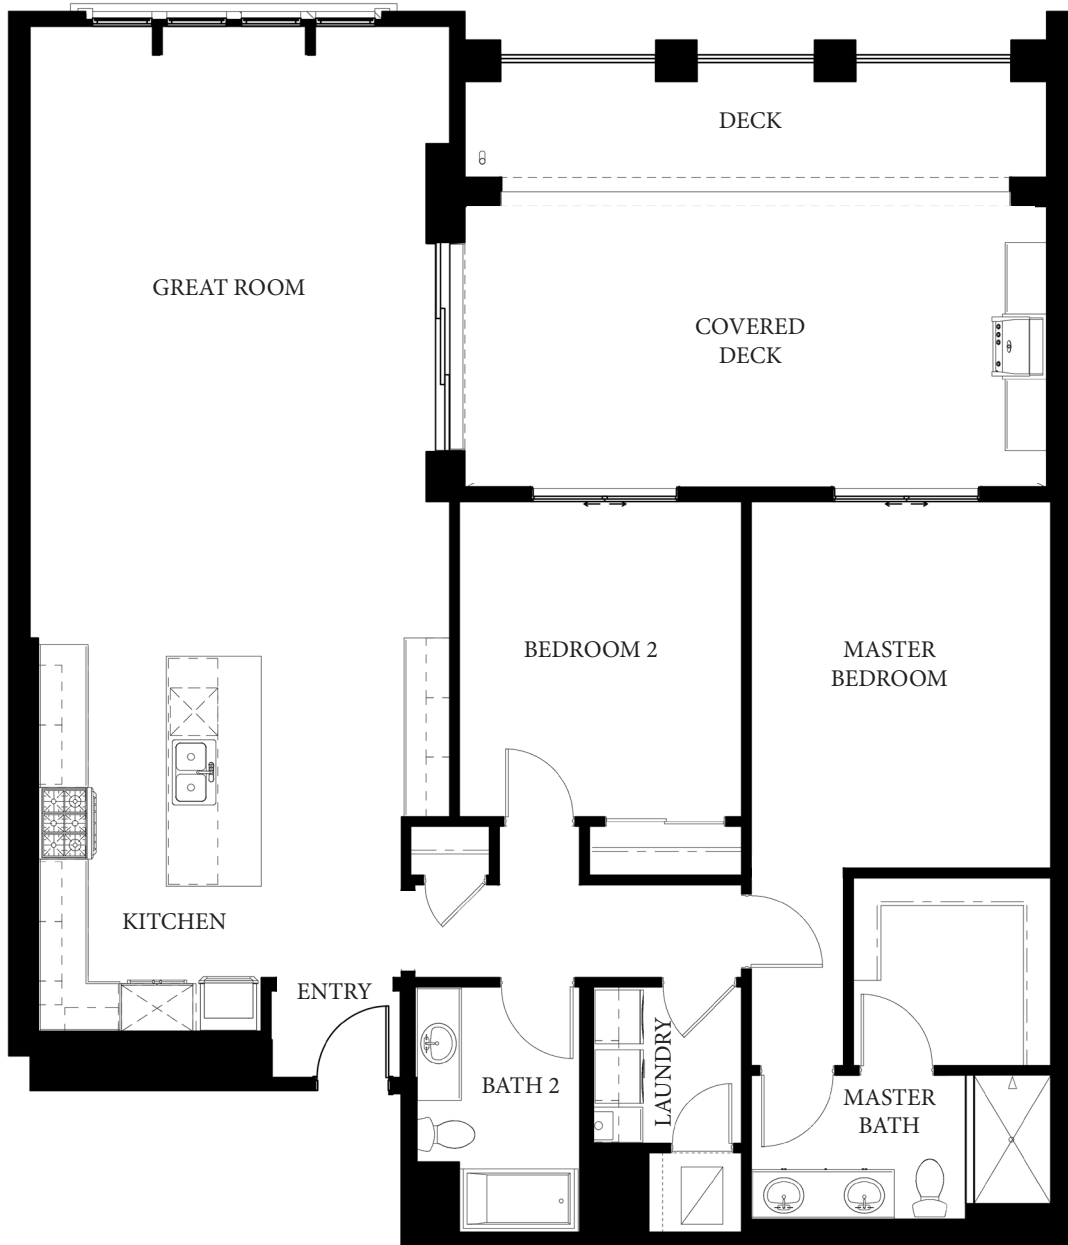

# RESIDENCE 1

2 BED / 2 BATH

1,642 SQ. FT.

DECK: 313-435 SQ. FT.

[www.CarlyleCarlsbadVillage.com](http://www.CarlyleCarlsbadVillage.com)

Carlyle Carlsbad Village complies fully with the provisions of the Equal Housing Opportunity Laws and Nondiscrimination Laws. The floor plans, site plan, elevations and square footages are approximate and should not be relied on for exact dimensions.