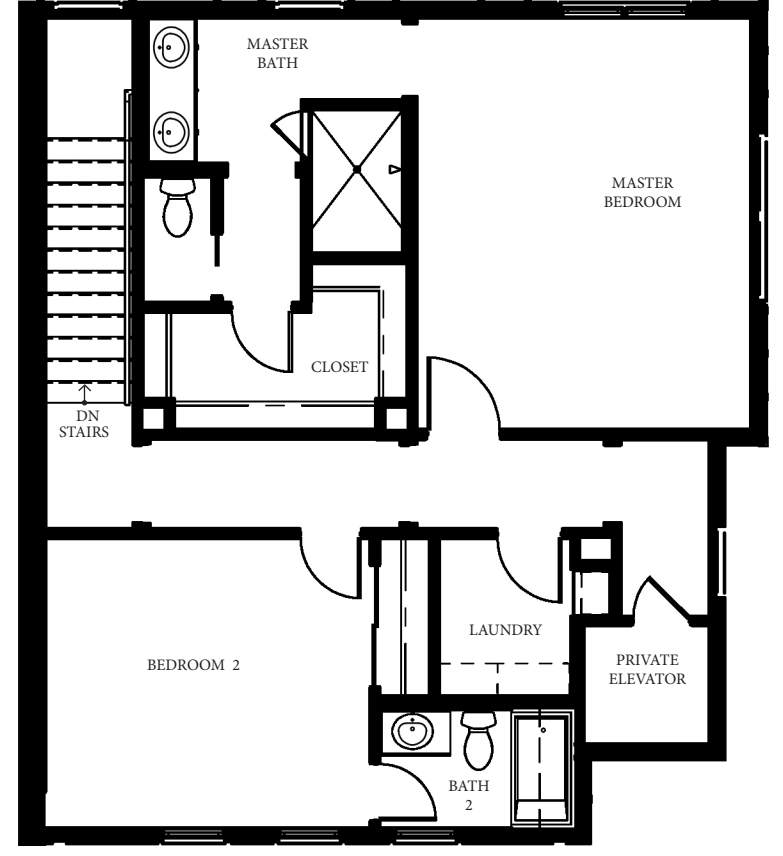

TOWNHOME 1
 3 BED / 3.5 BATH
 2,464 SQ. FT.
 DECK: 238 SQ. FT.

FLOOR 1

FLOOR 2

FLOOR 3