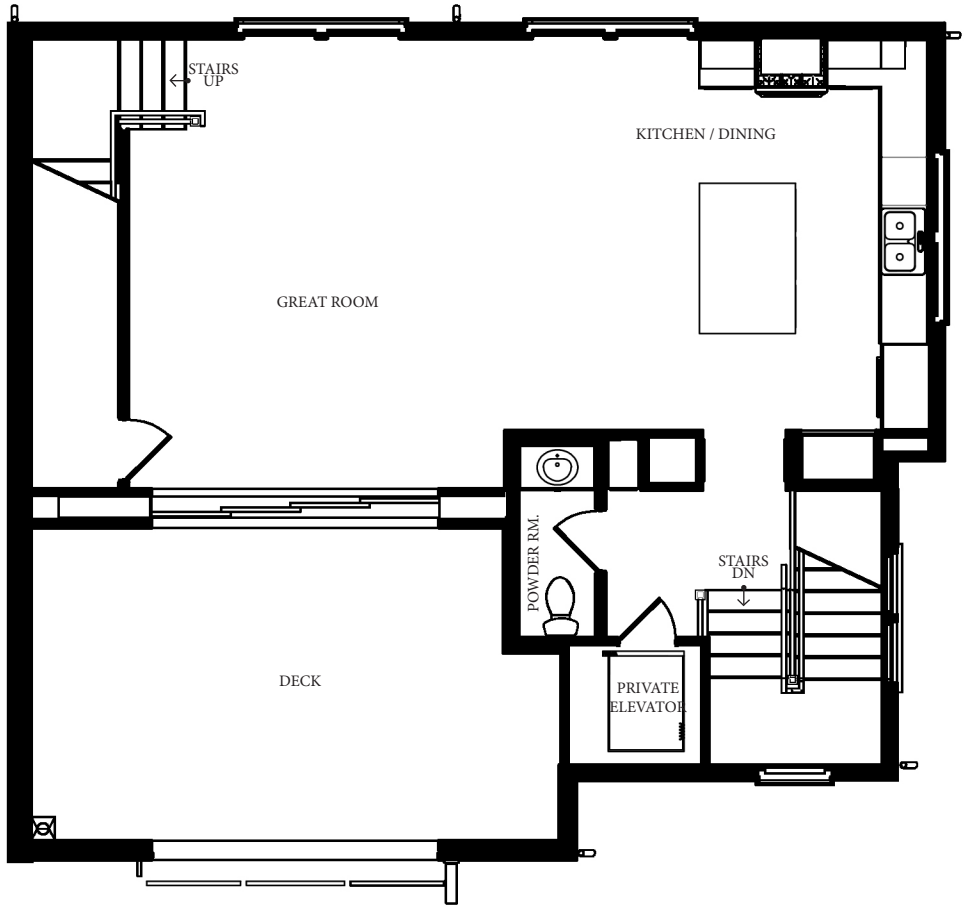

TOWNHOME 1
 3 BED / 3.5 BATH
 2,464 SQ. FT.
 DECK: 238 SQ. FT.

FLOOR 1

FLOOR 2

FLOOR 3