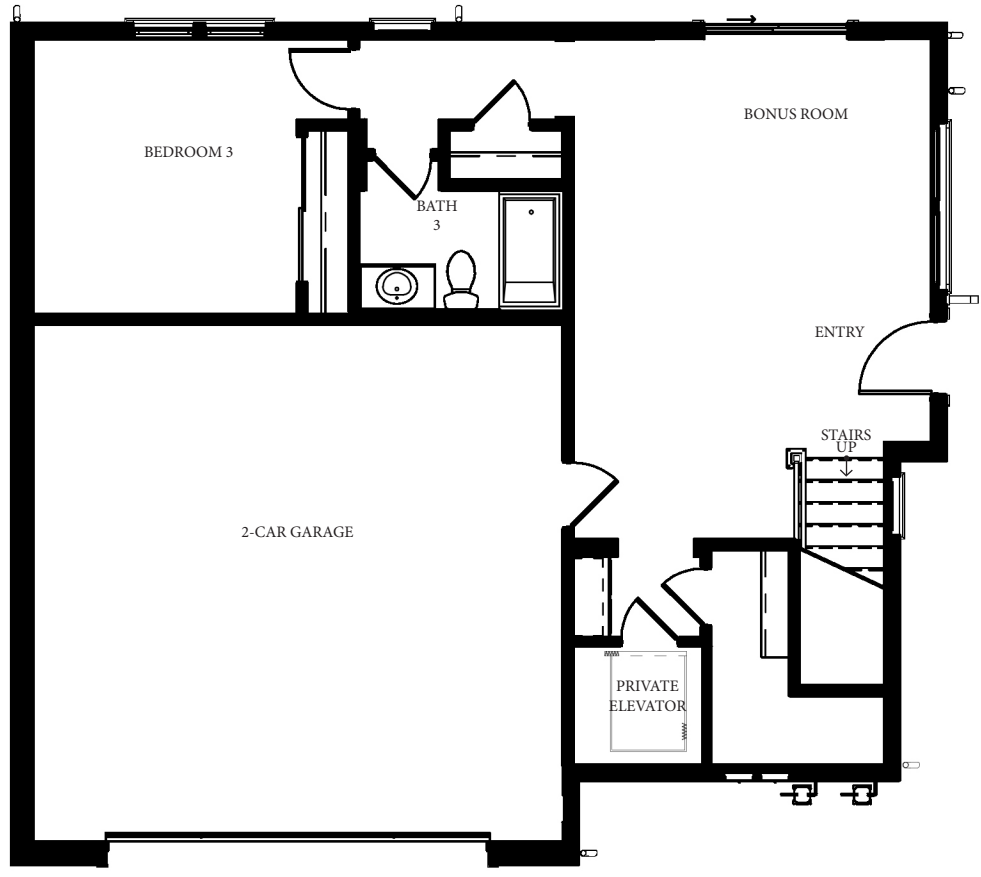

TOWNHOME 1
 3 BED / 3.5 BATH
 2,464 SQ. FT.
 DECK: 238 SQ. FT.

FLOOR 1

FLOOR 2

FLOOR 3