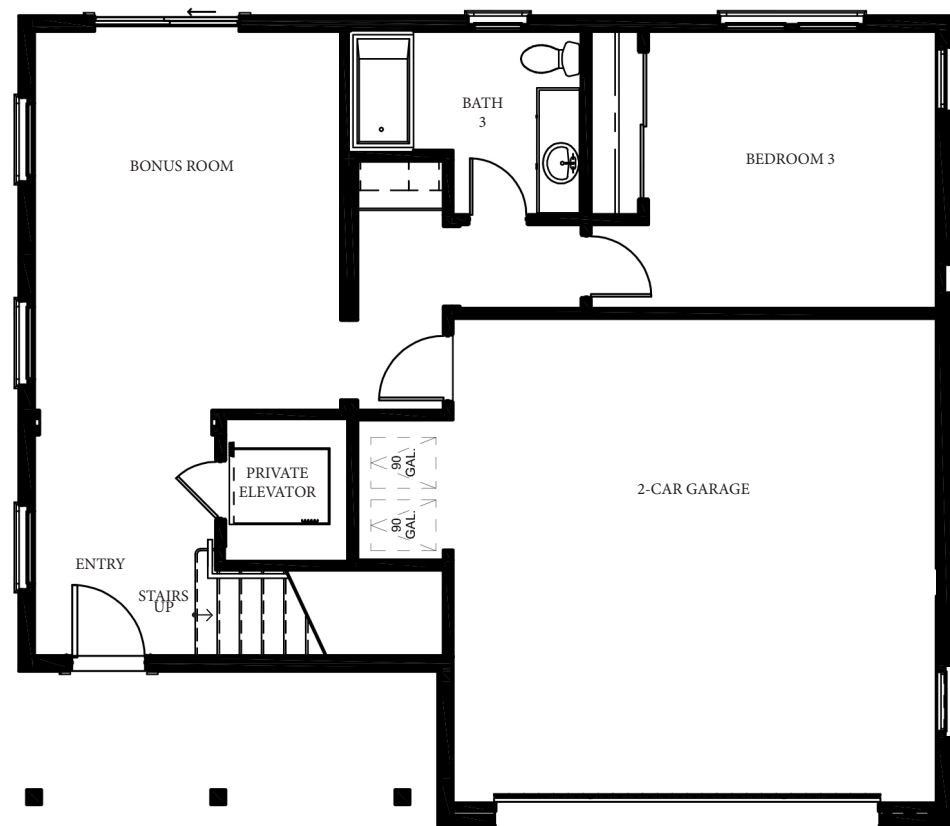

SINGLE FAMILY HOME 2

3 BED / 3.5 BATH

2,373 SQ. FT.

DECK: 282 SQ. FT.

FLOOR 1

FLOOR 2

FLOOR 3