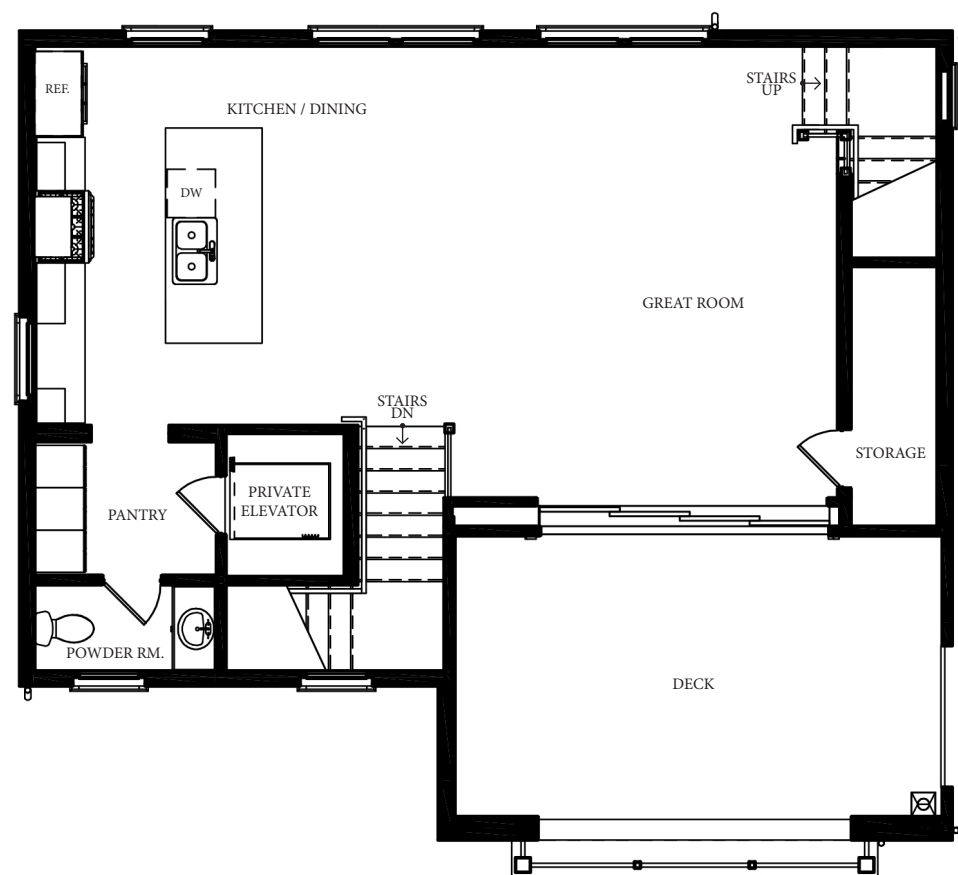

SINGLE FAMILY HOME 2

3 BED / 3.5 BATH

2,373 SQ. FT.

DECK: 282 SQ. FT.

FLOOR 1

FLOOR 2

FLOOR 3