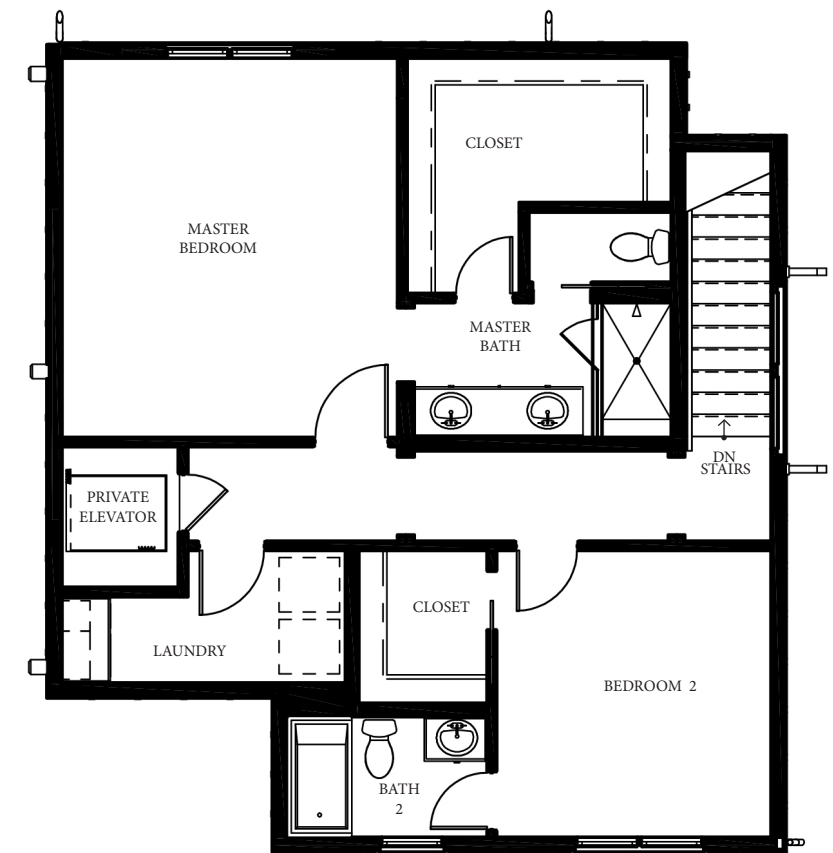

SINGLE FAMILY HOME 2

3 BED / 3.5 BATH

2,373 SQ. FT.

DECK: 282 SQ. FT.

FLOOR 1

FLOOR 2

FLOOR 3