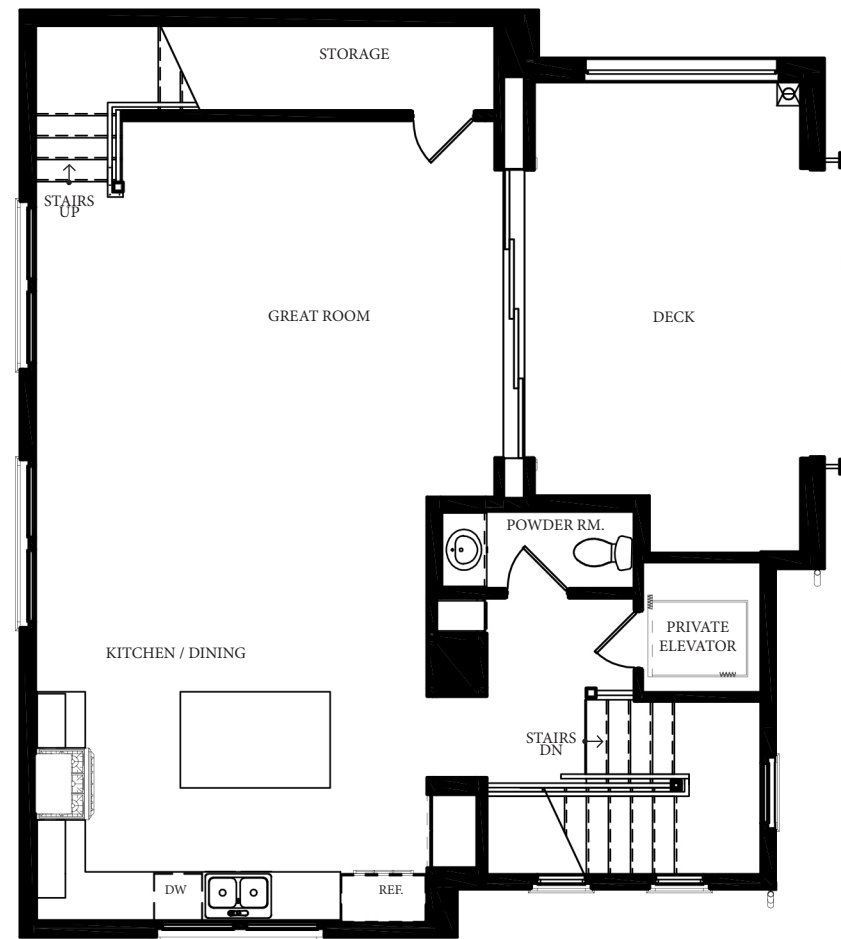

SINGLE FAMILY HOME 1

3 BED / 3.5 BATH

2,430 SQ. FT.

DECK: 331 SQ. FT.

FLOOR 1

FLOOR 2

FLOOR 3