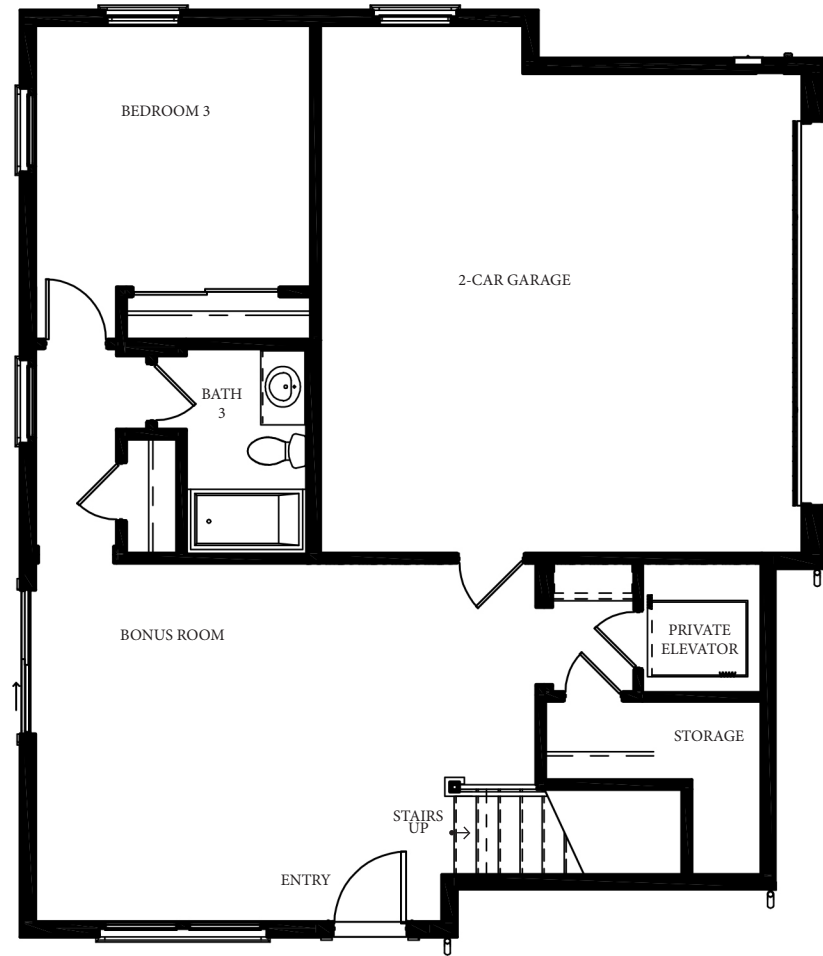

SINGLE FAMILY HOME 1

3 BED / 3.5 BATH

2,430 SQ. FT.

DECK: 331 SQ. FT.

FLOOR 1

FLOOR 2

FLOOR 3